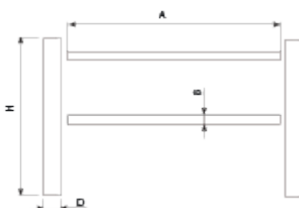

VRV490

Fence

Rural PR

Rural PR Fence , total dimensions (length x height) 2250x1500 mm, manufactured in ReBnew plastic (BENITO's recycled polymer that is produced entirely from yellow container packaging and requires no maintenance), composed of square posts measuring 120x120x1500 mm and two crossbars measuring 80x2225 mm. Anchoring to a prepared concrete surface, depending on the surface and project.

Ref.	A	B	D	H
VRV490/P2			ø150	1500
VRV490/T	2250	ø80		

V. 2026-06-29 | The constant improvement and evolution of our products may result in some modifications of the technical specifications and characteristics of the products without prior notice.