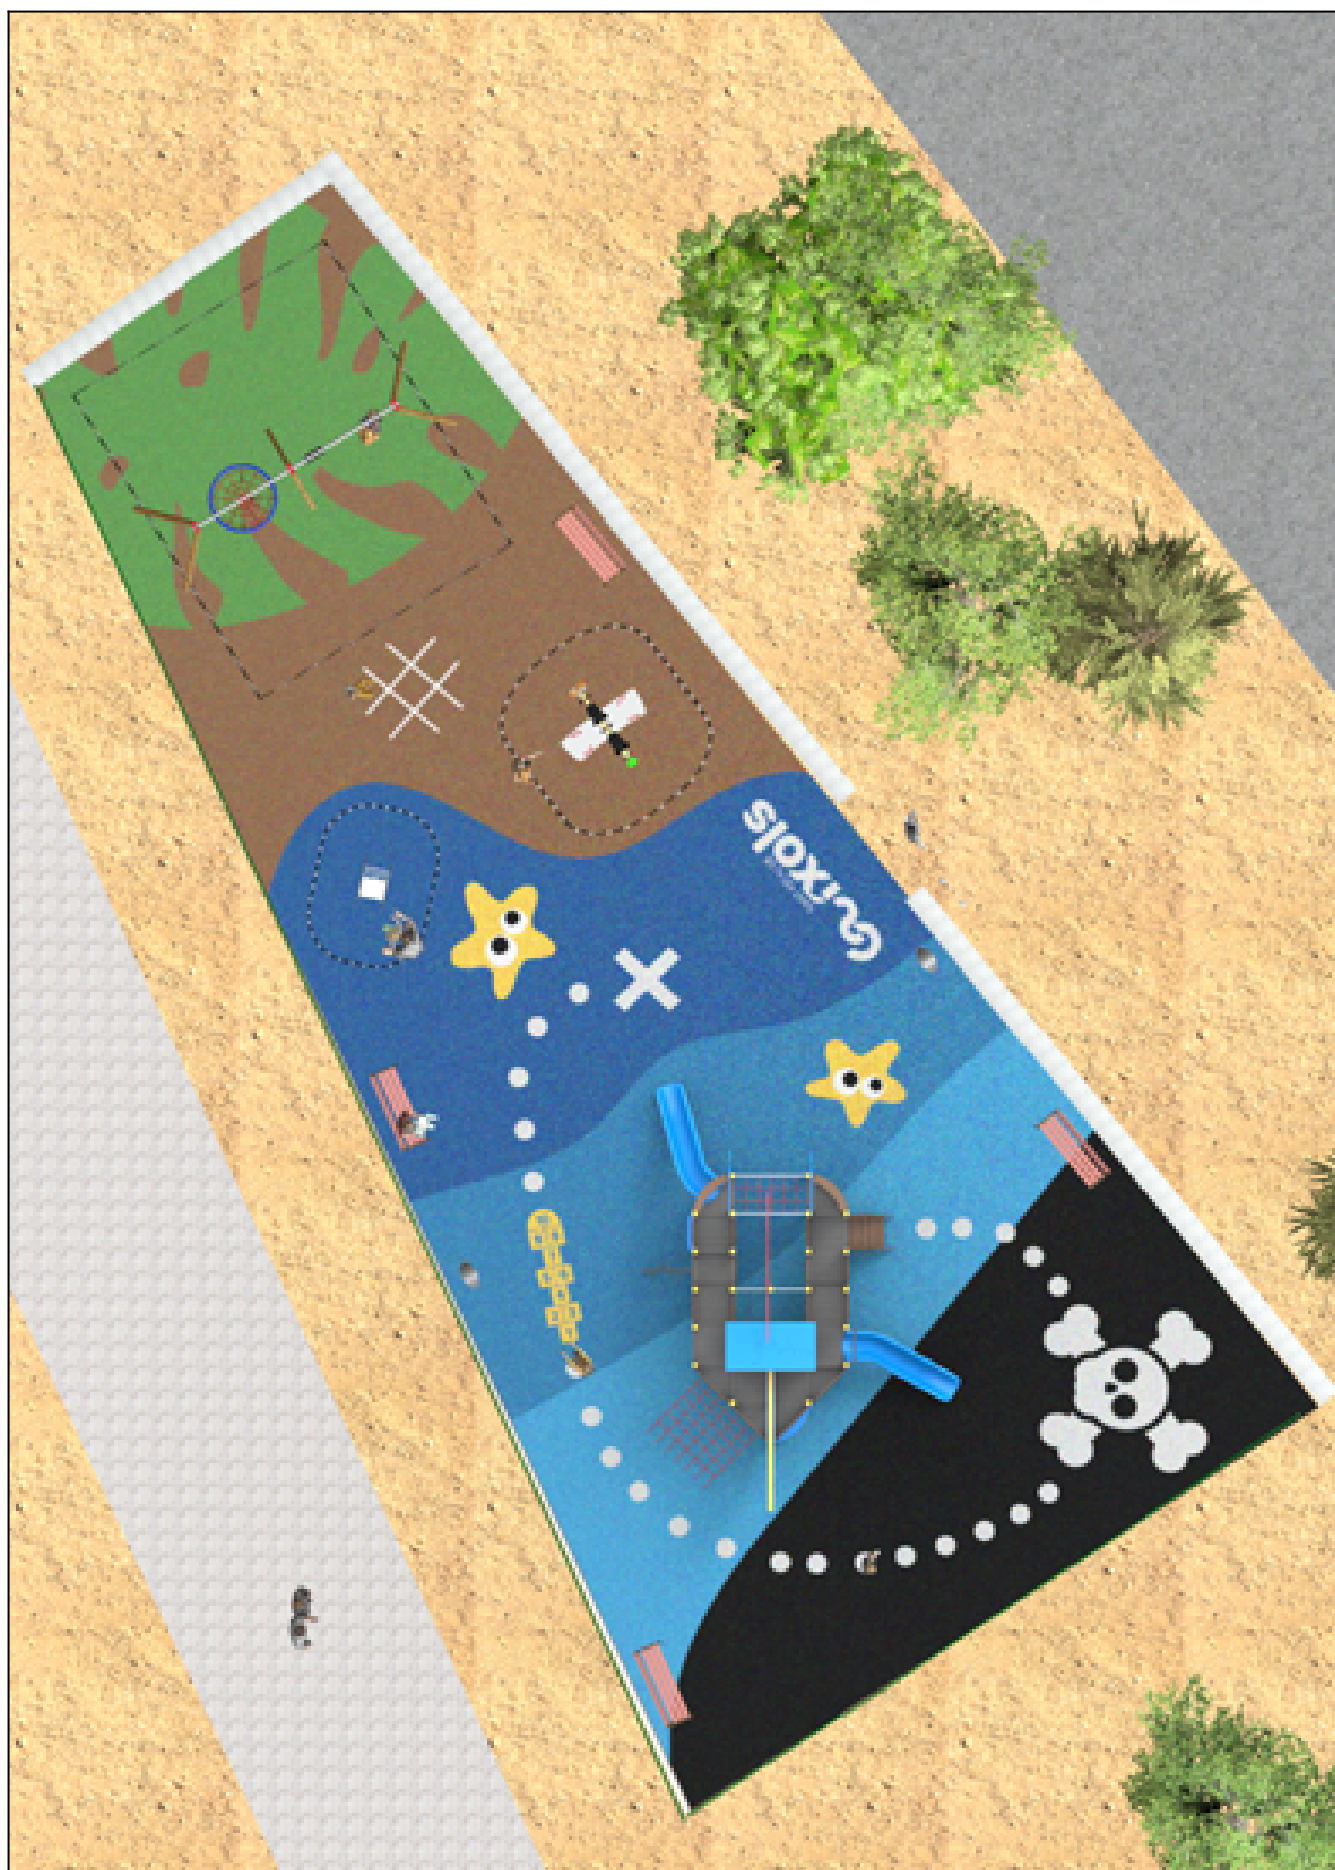

BENITO

–Playground Equipment

Project

PROJ-013-2022

Surface: 390 m²

Email: info@benito.com

Telephone: +34 93 852 1000

BENITO
-Playground Equipment

BENITO
-Playground Equipment

BENITO
-Playground Equipment

BENITO
-Playground Equipment

Product	Description
<p>JCC</p> <p></p>	<p>Caucho Continuo High-quality, non-slip, non-toxic, and eco-friendly rubber, RECYCLED AND RECYCLABLE. Our continuous rubber flooring is manufactured using high-quality materials in accordance with current European safety standard EN-1177.</p> <p>Data Sheet JCC</p>
<p>JFS11</p> <p></p>	<p>Sky The thrill of flying a tandem airplane with friends hanging from the wings. Fun Springs for kids that enhance their learning. Made with durable materials and certified according to EN1176.</p> <p>Data Sheet Certificate Certificate Conformity</p>
<p>JJMM01</p> <p></p>	<p>Barco Designed by Javier Mariscal. Half-artist half-designer, his childlike strokes and Latin aesthetic combine perfectly with this kind of product.</p> <p>Data Sheet Certificate Certificate Conformity</p>
<p>JL2311010H</p> <p></p>	<p>Combo 6 Swings for children made of different materials such as wood and steel. Resistant to abrasion, corrosion and bad weather conditions.</p> <p>Data Sheet Certificate Certificate Conformity</p>
<p>JTEM05</p> <p></p>	<p>Perla Azul A themed play structure with a nautical aesthetic, designed as a ship distributed across several levels. Its design combines large-format side panels with marine graphic details that reinforce symbolic play and the overall visual identity.</p> <p>It incorporates multiple access points via nets and climbing structures, as well as curved Slides integrated into the sides, creating dynamic and stimulating routes. Made with durable, low-maintenance materials, it is designed to guarantee longevity, safety, and a high visual impact in public spaces.</p> <p>Data Sheet JTEM05</p>