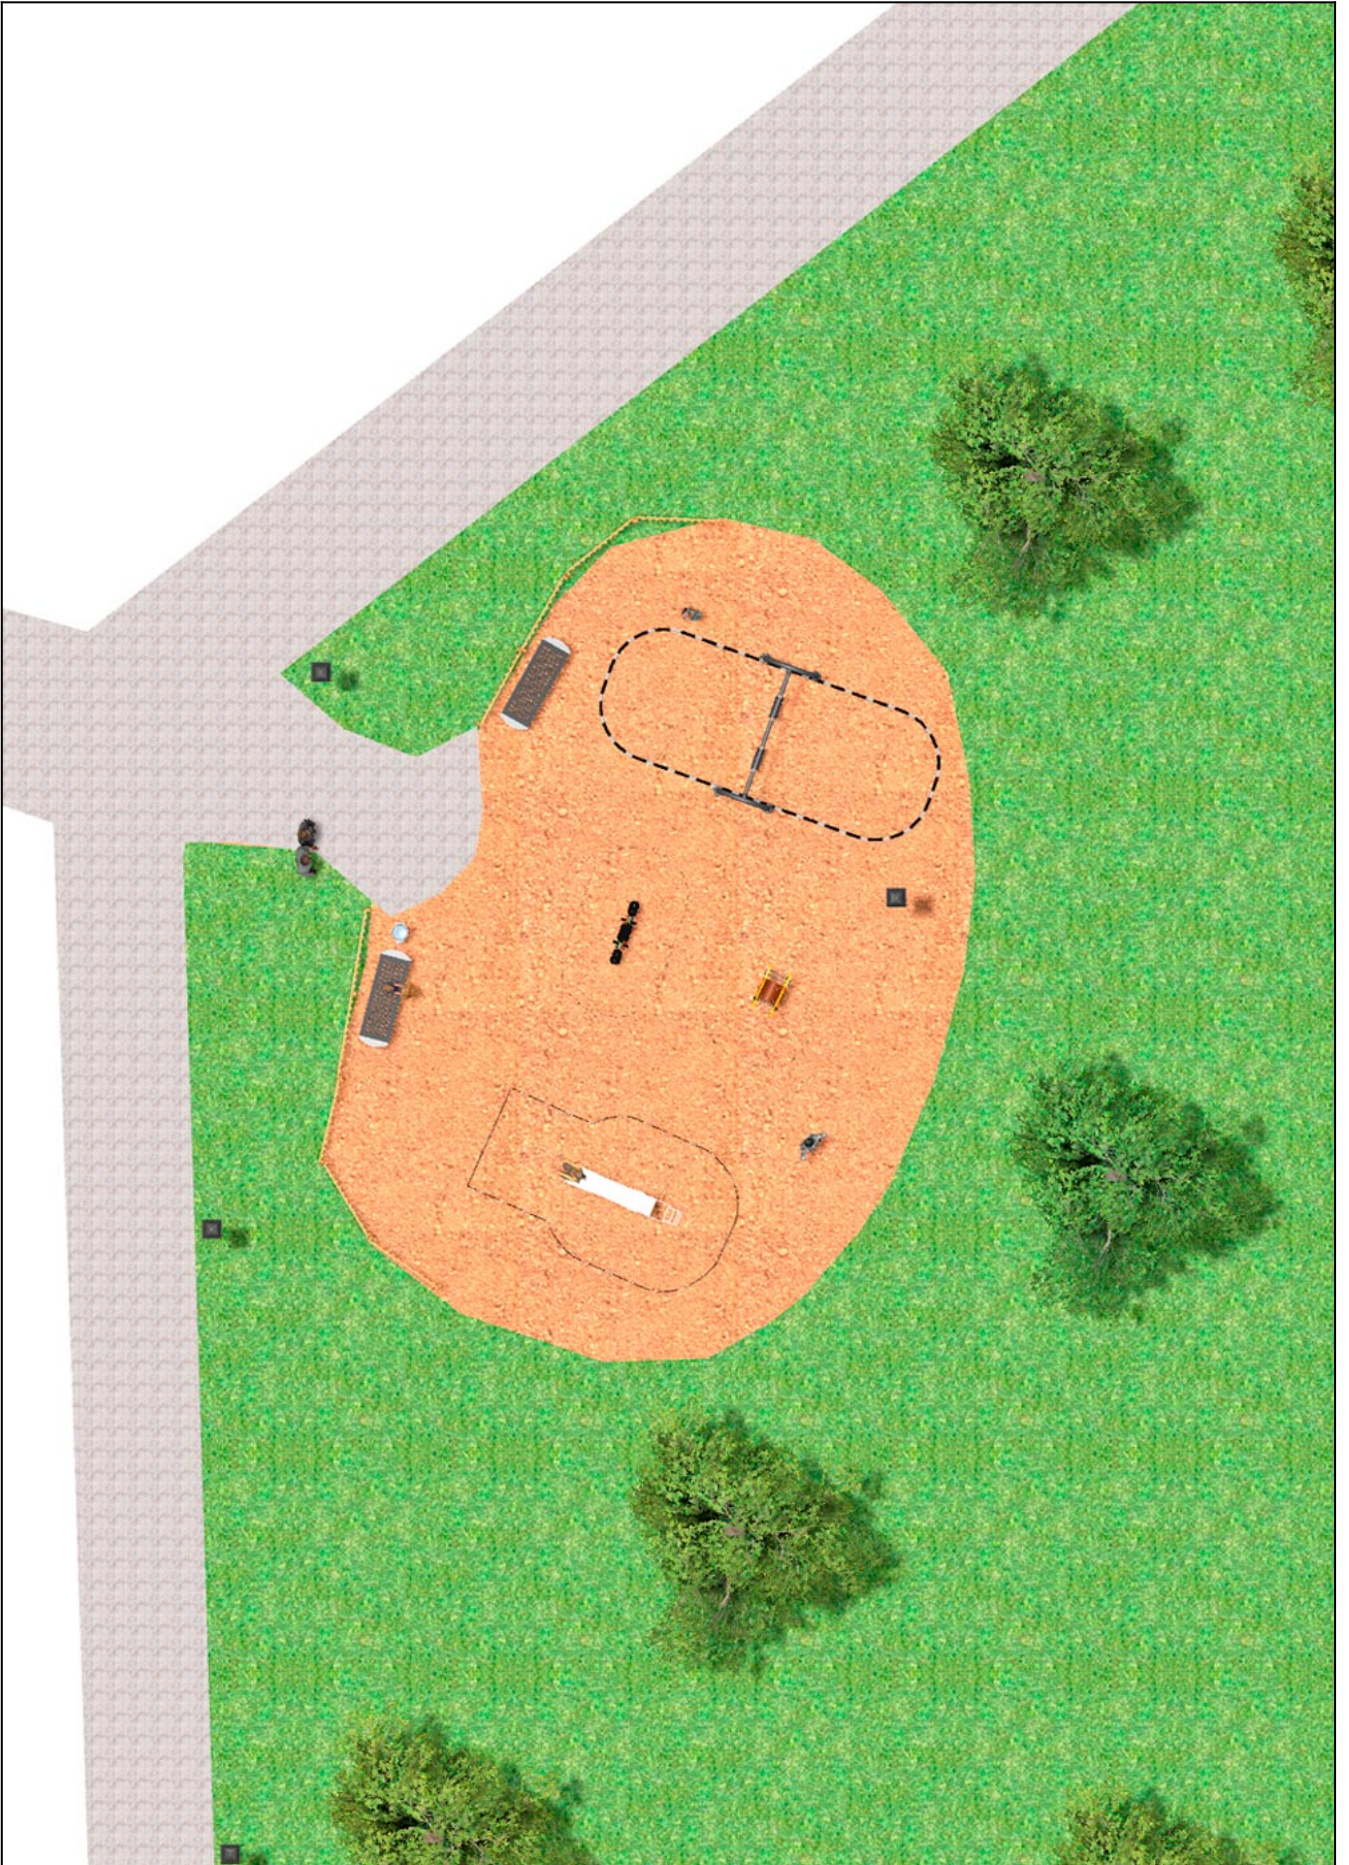

BENITO

-Playground Equipment

Project

PROJ-034-2018

Surface: 225 m²

Email: info@benito.com

Telephone: +34 93 852 1000

BENITO
-Playground Equipment

BENITO
-Playground Equipment

BENITO
-Playground Equipment

Product	Description
JT01 	<p>Cloud Panels, HDPE: high-density polyethylene characterised by its resistance to chemical abrasives. As a polymer, it is unaffected by corrosion. Due to its light elastic nature, it offers high resistance to impact, making it very difficult to break.</p> <p>Data Sheet Certificate Certificate Conformity</p>
JKSP20000 	<p>Curvo Swings for children made of different materials such as wood and steel. Resistant to abrasion, corrosion and bad weather conditions.</p> <p>Data Sheet JKSP20000 Certificate Certificate Conformity</p>
JFS08 	<p>Maia Fun and educative spring swing for children. Made of resistant materials according to the EN1176 standard.</p> <p>Data Sheet Certificate Certificate Conformity</p>
JFS02 	<p>Snoo Panels, HDPE: High-density polyethylene characterized by its resistance to chemical abrasives and unaffected by corrosion as it is a polymer. Due to its light, elastic nature, it offers high resistance to impact, making it very difficult to break.</p> <p>Data Sheet Certificate Certificate Conformity</p>