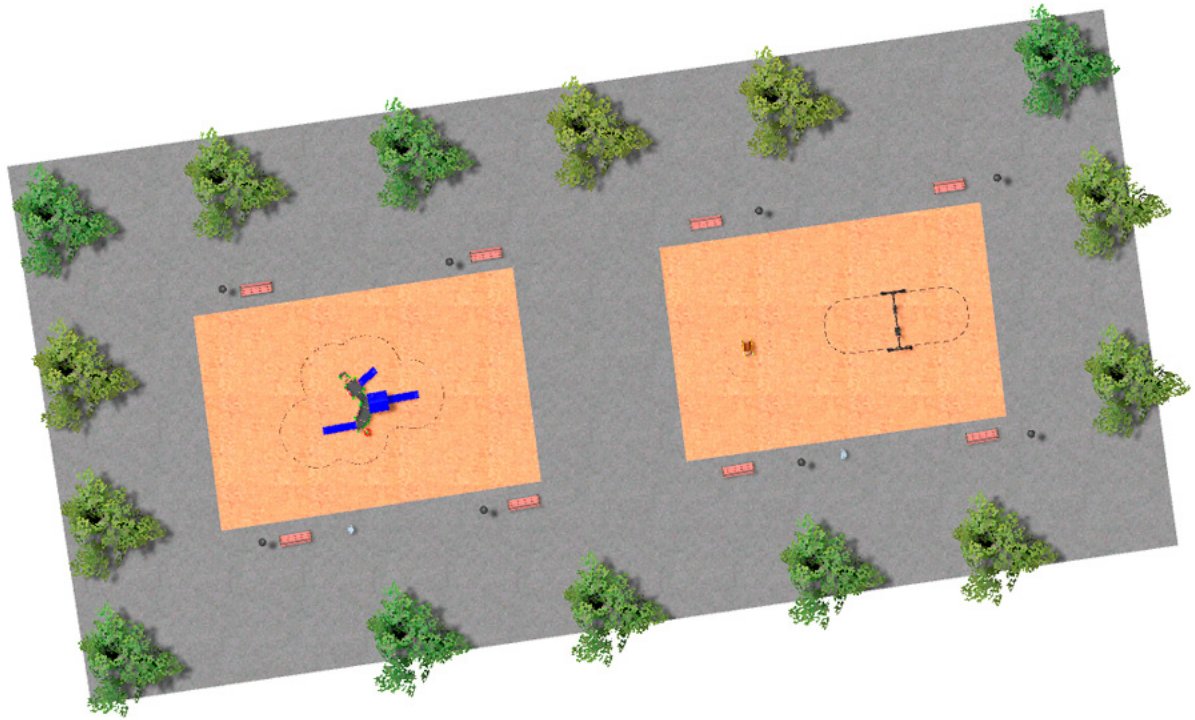

BENITO

–Playground Equipment

Project

PROJ-035-2018

Surface: 430 m²

Email: info@benito.com

Telephone: +34 93 852 1000

BENITO
-Playground Equipment

BENITO
-Playground Equipment

BENITO
-Playground Equipment

Product	Description
JCF20 	<p>Modus L The Modus collection includes large structures at a very competitive price. Made of powder painted metal posts and UV-resistant rotomoulding parts, which hardly deteriorate over time.</p> <p>Data Sheet JCF20 Certificate</p>
JFS08 	<p>Maia Fun and educative spring swing for children. Made of resistant materials according to the EN1176 standard.</p> <p>Data Sheet Certificate Certificate Conformity</p>
JKSP11000 	<p>Curvo Mixto Swings for children made of different materials such as wood and steel. Resistant to abrasion, corrosion and bad weather conditions.</p> <p>Data Sheet Certificate Certificate Conformity</p>